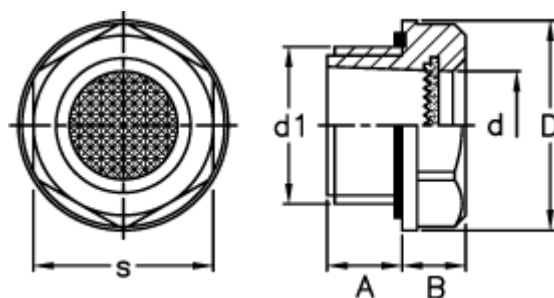

Data Sheet

Article number: 2311014463

Description: E+G Oil level indicator
HGFT.13/HT-PR-1/2

Measures

A = 10.0
B = 8.5
d = 14.5
D = 28.0
d1 = G 1/2
s = 24